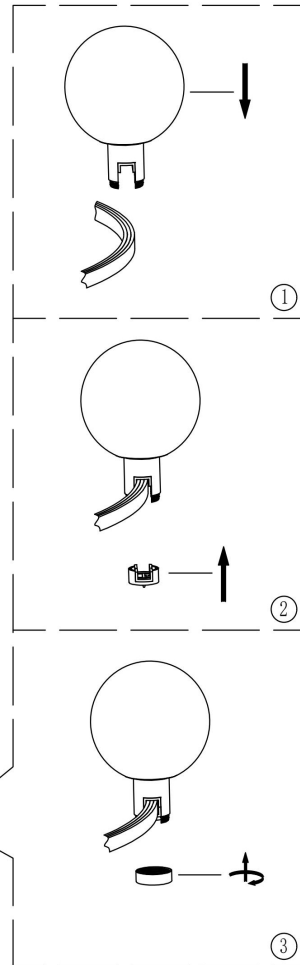

FREYA
TRADITION OF QUALITY

Instruction

FR4005PL-03B

MAX 12W
700 Lumen

Model: FR4005PL-03B

Collection: Loft

Pendant Lamps