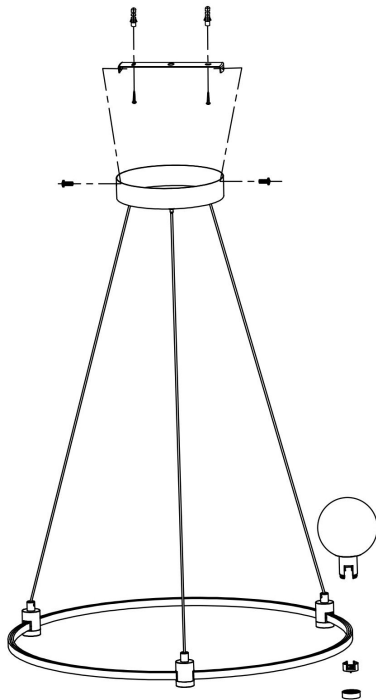

FREYA
TRADITION OF QUALITY

Instruction

FR4005PL-03B

MAX 12W
700 Lumen

Model: FR4005PL-03B

Collection: Loft

Pendant Lamps