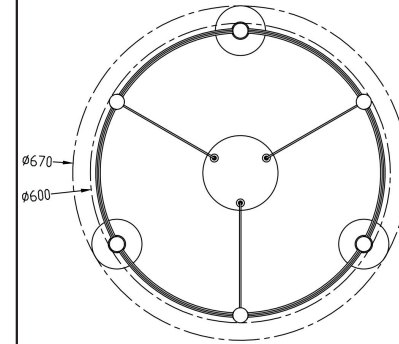

FREYA
TRADITION OF QUALITY

Instruction

FR4005PL-03B

MAX 12W
700 Lumen

Model: FR4005PL-03B

Collection: Loft

Pendant Lamps