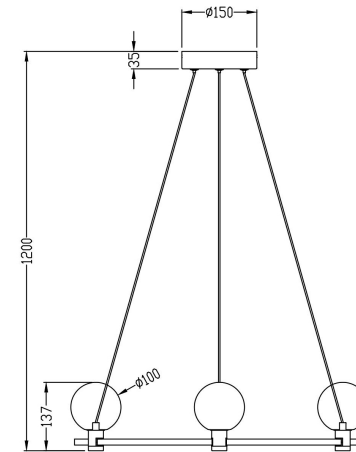

FREYA
TRADITION OF QUALITY

Instruction

FR4005PL-03B

MAX 12W
700 Lumen

Model: FR4005PL-03B

Collection: Loft

Pendant Lamps