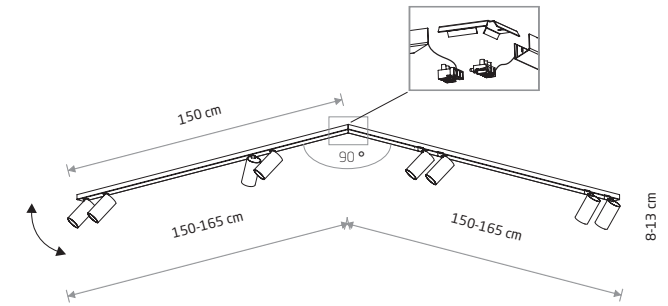

MONO 2X150 7698

MONO CORNER 2X150

painting steel, plastic ABS

7751 7721

7695 7700

8xGU10 R50, max 10W only LED

solid brass, painting steel, plastic ABS

7755

8xGU10 R50, max 10W only LED