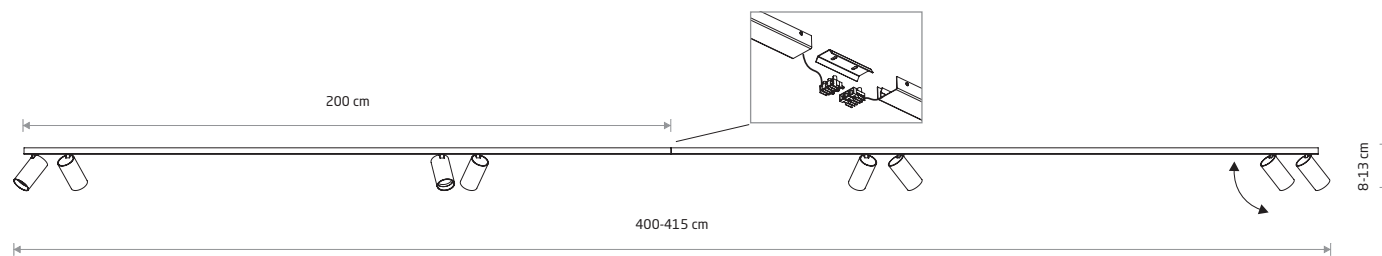

MONO CORNER 2X200 7702