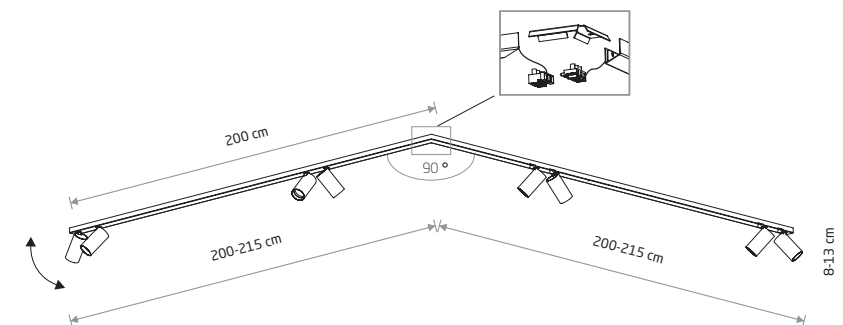

solid brass, painting steel, plastic ABS

7755

8xGU10 R50, max 10W only LED

MONO 2X200 7701

MONO CORNER 2X200 7702

MONO 2X200

painting steel, plastic ABS

7752 7722