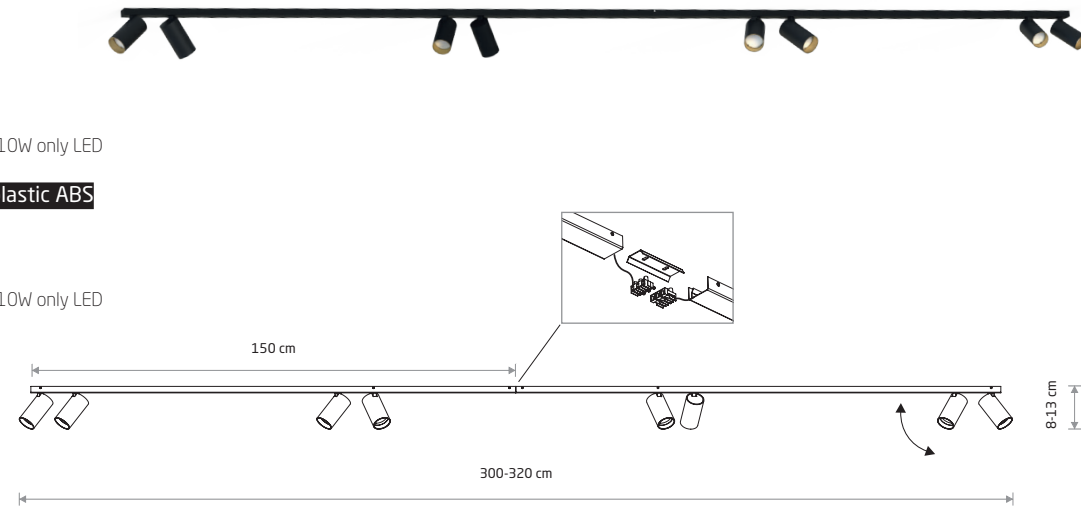

MONO

painting steel, plastic ABS

7813 7844

7777 7770

6xGU10 R50, max 10W only LED

solid brass, painting steel, plastic ABS

7785

6xGU10 R50, max 10W only LED

MONO 7770

MONO CORNER 2X150 7700

MONO 2X150

painting steel, plastic ABS

7750 7720

7694 7698

8xGU10 R50, max 10W only LED

solid brass, painting steel, plastic ABS

7754

8xGU10 R50, max 10W only LED

MONO 2X150 7698

MONO CORNER 2X150

painting steel, plastic ABS

7751 7721

7695 7700

8xGU10 R50, max 10W only LED

solid brass, painting steel, plastic ABS

7755

8xGU10 R50, max 10W only LED

MONO 2X200 7701

MONO CORNER 2X200 7702

MONO 2X200

painting steel, plastic ABS

7752 7722