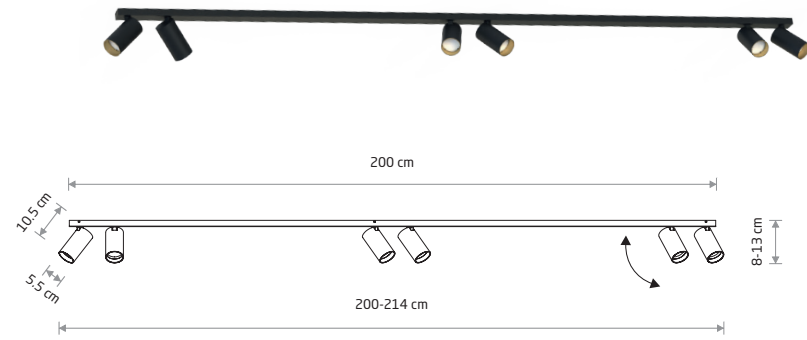

MONO

painting steel, plastic ABS

7813 7844

7777 7770

6xGU10 R50, max 10W only LED

solid brass, painting steel, plastic ABS

7785

6xGU10 R50, max 10W only LED

MONO 7770

MONO CORNER 2X150 7700

MONO 2X150

painting steel, plastic ABS

7750 7720

7694 7698

8xGU10 R50, max 10W only LED

solid brass, painting steel, plastic ABS

7754

8xGU10 R50, max 10W only LED

MONO 2X150 7698

MONO CORNER 2X150

painting steel, plastic ABS

7751 7721

7695 7700

8xGU10 R50, max 10W only LED

solid brass, painting steel, plastic ABS

7755

8xGU10 R50, max 10W only LED

MONO 2X200 7701

MONO CORNER 2X200 7702

MONO 2X200

painting steel, plastic ABS

7752 7722