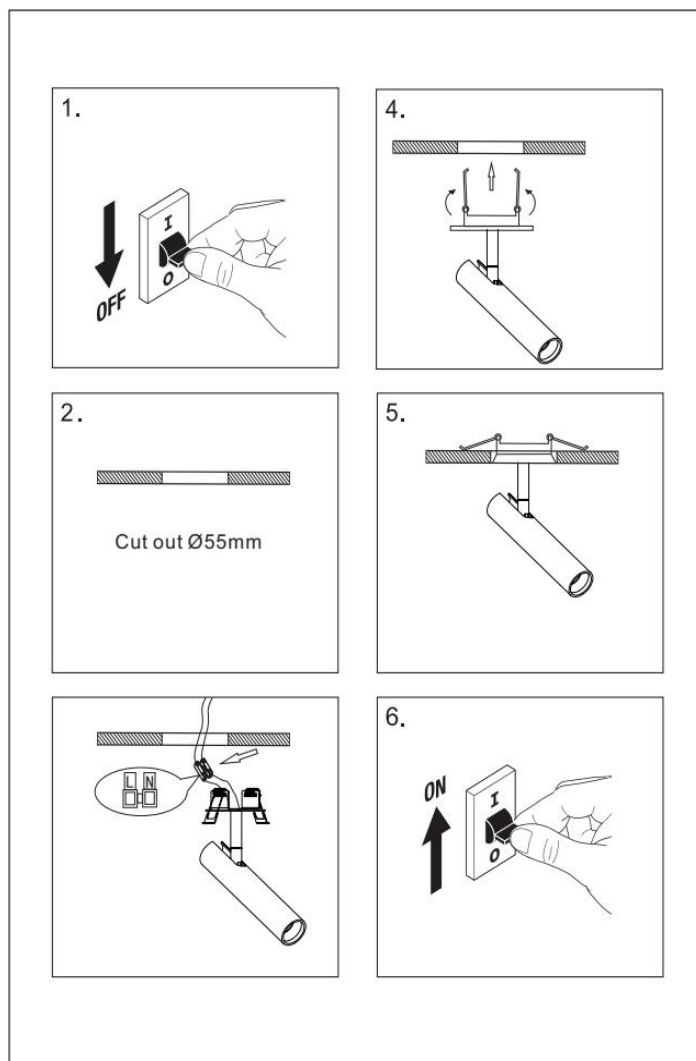

Instruction

C141RS-L300-6W3K-B

MAX 6W
270 Lumen

Model: C141RS-L300-6W3K-B

Collection: Ceiling & Wall

Focus T
Resessed