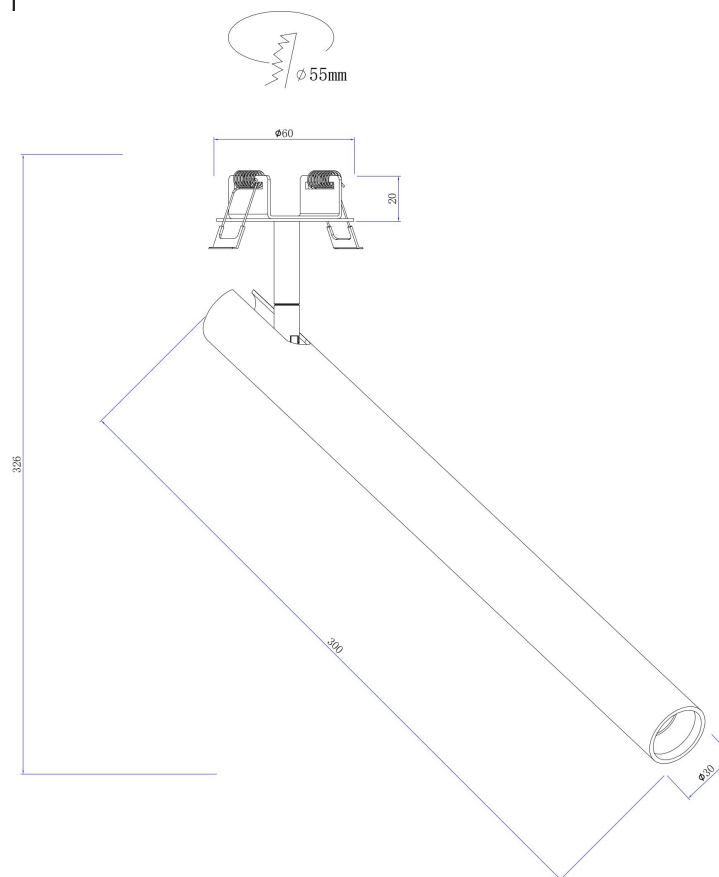

Instruction

C141RS-L300-6W3K-B

MAX 6W
270 Lumen

Model: C141RS-L300-6W3K-B

Collection: Ceiling & Wall

Focus T
Resessed